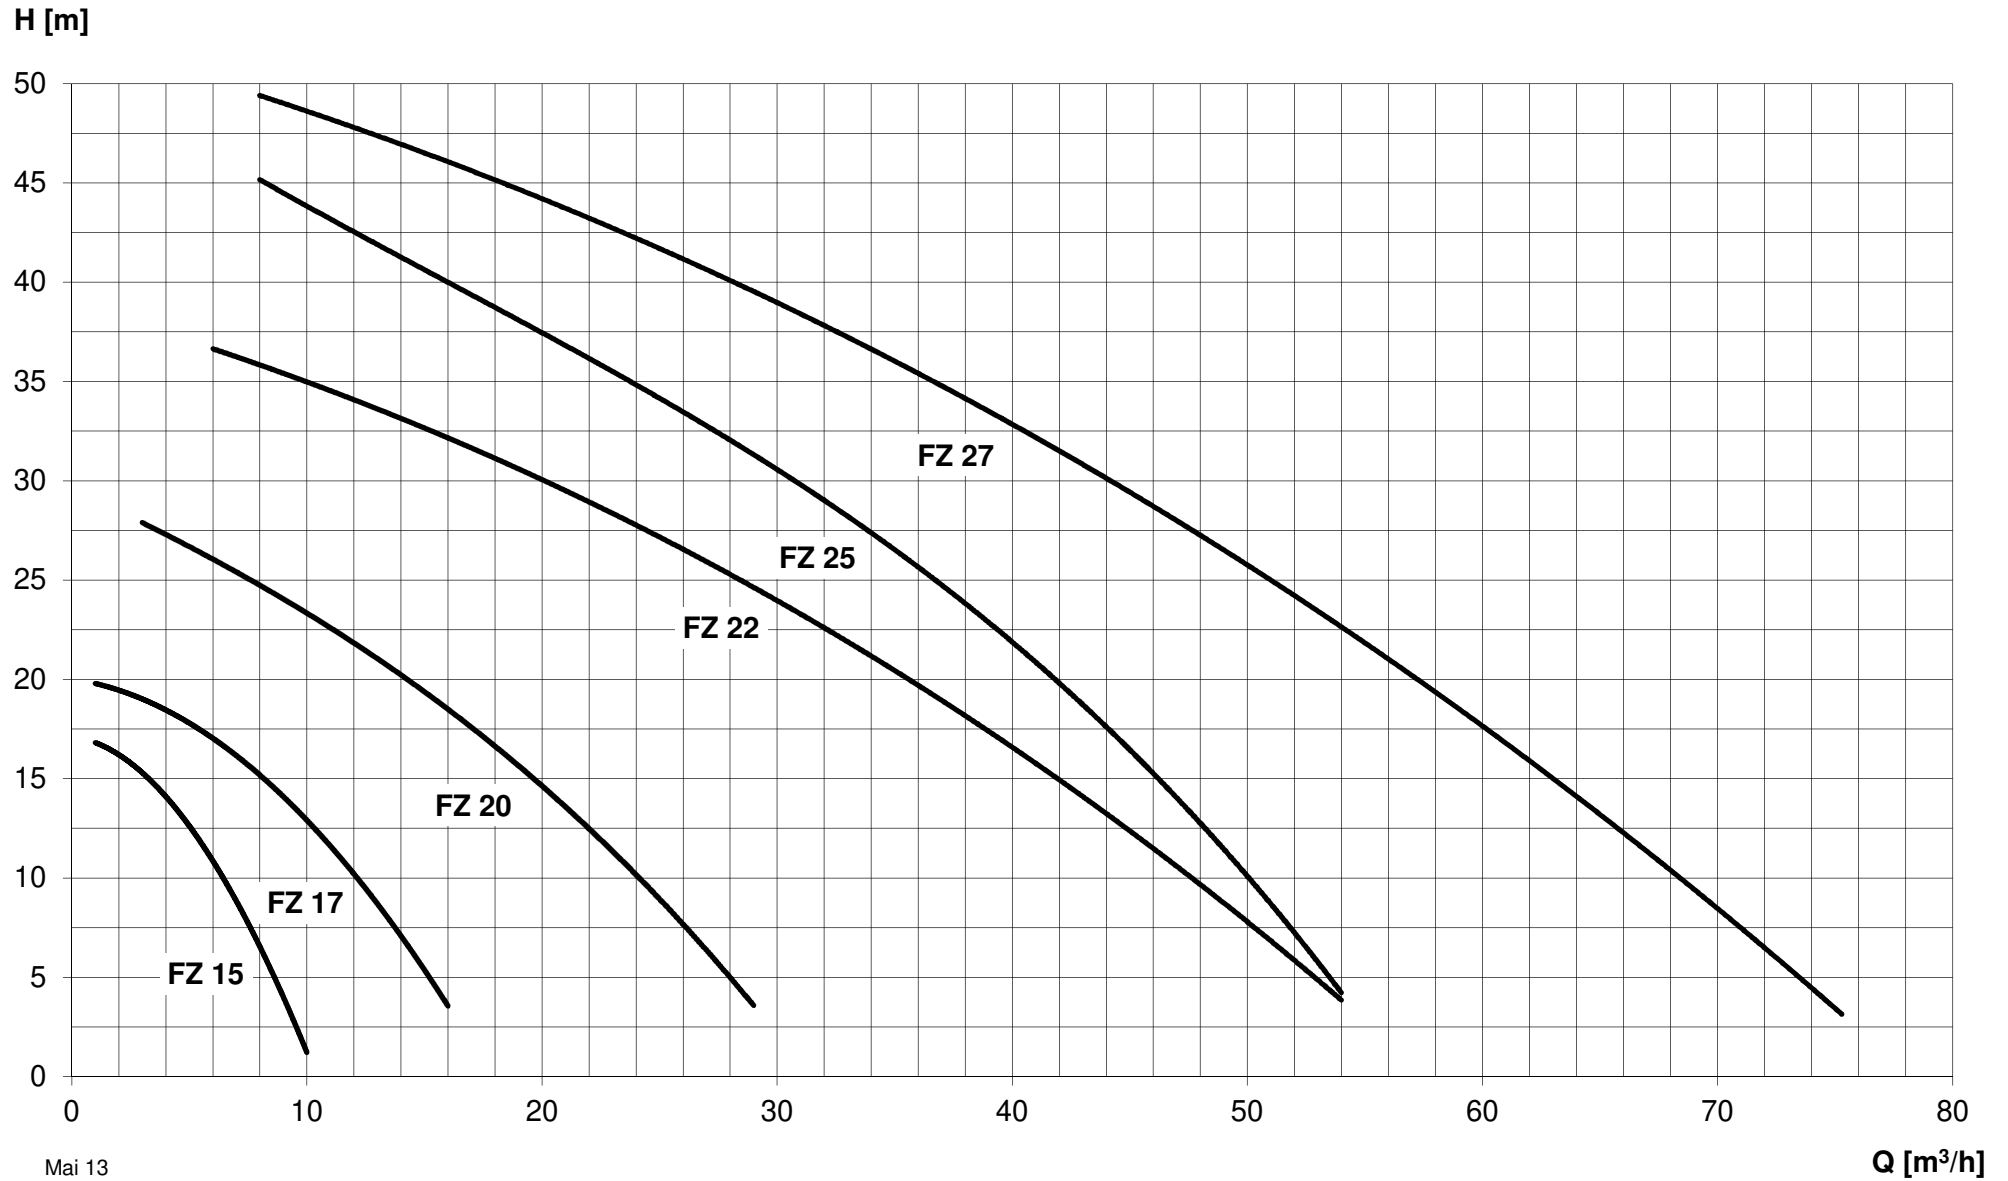

Liquid Ring Pumps FZ n=1450 min⁻¹

Liquid Ring Pumps FZ n=1750 min⁻¹